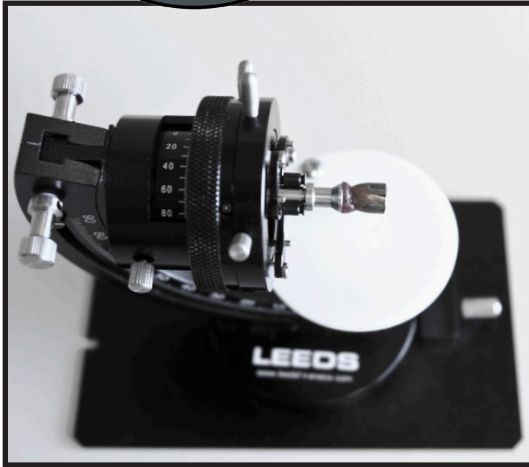

Universal Holder Contrast Disc Accessory LCF-BDWT

LCF-BDWT Contrast Disc provides a white backdrop to a bullet or cartridge case when loaded in the Leeds Universal Holder and viewed through a Leeds comparison microscope.

The Contrast Disc is secured with a screw and can be swiveled in and out of viewing range as needed.

LCF-BDWT Contrast Disc Features:

- The white background contrast disc attachment for the Leeds Universal Holder creates a consistent white backdrop for any object viewed and captured through a Leeds comparison microscope.
- Sold as a Pair of 2 contrast discs, one disc for each universal holder on a Leeds Comparison Microscope.
- Part #LCF-BDWT. Contact sales@leedsmicro.com